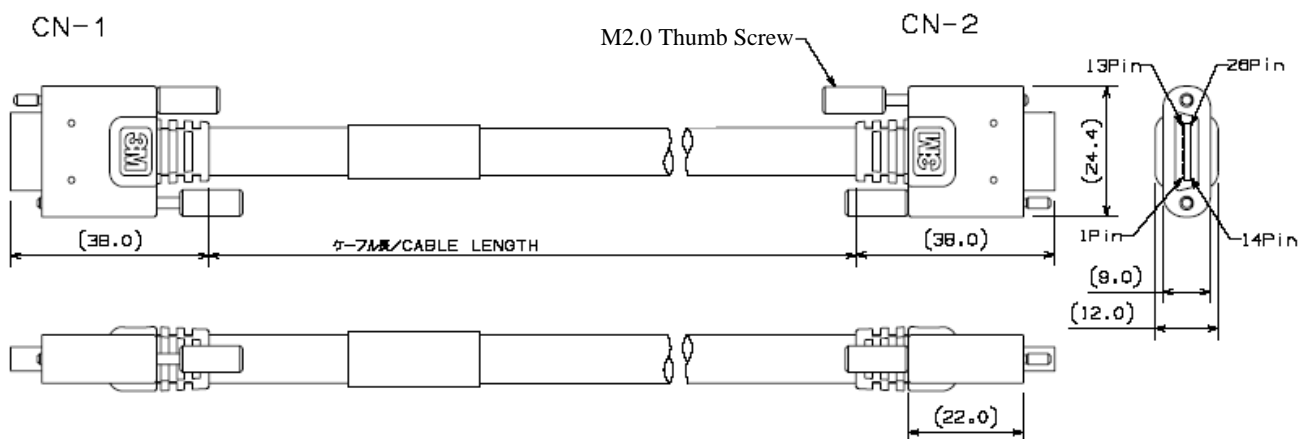

RoHS Compliant

Physical

Connector Contact Plating

Wiping Area : 30 μ ” (0.76 μ m) Min. Gold

Shell Options

Color : Black

Material : Polyvinyl Chloride

Cable

Individually Shielded Twisted Pairs

Characteristic Impedance : 100 +/- 10 ohm

Conductor Size : 28 AWG Stranded

Propogation Velocity : 4.1 ns/m

Skew (within pair) : 50 ps/meter maximum

Skew (Channel skew per chipset) : 50 ps/meter maximum

Environmental

Temperature Rating : 0°C to +70°C

1SF26-L120-00C-xxx

mini Camera Link

SDR-SDR Cable

■ Ordering Information

1SF26-L120-00C-xxx

ケーブル長 (cm)

表示	ケーブル長
100	100cm
200	200cm
300	300cm
500	500cm
700	700cm
A00	1000cm

● Cable Assembly and Camera Link Pinout

CN-1 Conn. Pos.	Base Config.				CN-2 Conn. Pos.		
	Full/Medium Config.		Cable				
2	X0-	Y0-	TWINAX 1	Y0-	X0-	25	
15	X0+	Y0+		Y0+	X0+	12	
3	X1-	Y1-	TWINAX 2	Y1-	X1-	24	
16	X1+	Y1+		Y1+	X1+	11	
4	X2-	Y2-	TWINAX 3	Y2-	X2-	23	
17	X2+	Y2+		Y2+	X2+	10	
5	XC-	Yclk-	TWINAX 4	Yclk-	XC-	22	
18	XC+	Yclk+		Yclk+	XC+	9	
6	X3-	Y3-	TWINAX 5	Y3-	X3-	21	
19	X3+	Y3+		Y3+	X3+	8	
7	SerTC+	100 ohm	TWINAX 6	100 ohm	SerTC+	20	
20	SerTC-	Terminated		Terminated	SerTC-	7	
8	SerTFG-	Z0-	TWINAX 7	Z0-	SerTFG-	19	
21	SerTFG+	Z0+		Z0+	SerTFG+	6	
9	CC1-	Z1-	TWINAX 8	Z1-	CC1-	18	
22	CC1+	Z1+		Z1+	CC1+	5	
10	CC2+	Z2-	TWINAX 9	Z2-	CC2+	17	
23	CC2-	Z2+		Z2+	CC2-	4	
11	CC3-	Zclk-	TWINAX 10	Zclk-	CC3-	16	
24	CC3+	Zclk+		Zclk+	CC3+	3	
12	CC4+	Z3-	TWINAX 11	Z3-	CC4+	15	
25	CC4-	Z3+		Z3+	CC4-	2	
1	Inner Shield	Inner Shield	DRAIN WIRE	Inner Shield	Inner Shield	1	
14	Inner Shield	Inner Shield			Inner Shield	Inner Shield	14
13	Inner Shield	Inner Shield			Inner Shield	Inner Shield	13
26	Inner Shield	Inner Shield			Inner Shield	Inner Shield	26
Shell			Braid Shield			Shell	